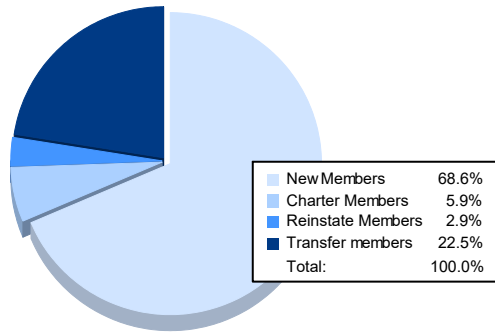

Year	New Clubs	Dropped Clubs	Gain/ Loss Clubs	New Members	Charter Members	Reinstate Members	Transfer Members	Total Member Added	Total Members Dropped	Gain/ Loss Members
2016-2017	1	2	-1	85	25	2	17	129	190	-61
2017-2018	0	2	-2	81	1	5	12	99	179	-80
2018-2019	0	0	0	83	1	3	3	90	139	-49
2019-2020	0	0	0	31	0	3	1	35	112	-77
2020-2021	0	5	-5	70	6	3	23	102	170	-68
<b>Average</b>	<b>0</b>	<b>2</b>	<b>-2</b>	<b>70</b>	<b>7</b>	<b>3</b>	<b>11</b>	<b>91</b>	<b>158</b>	<b>-67</b>

### Membership Composition June 2021 Cumulative