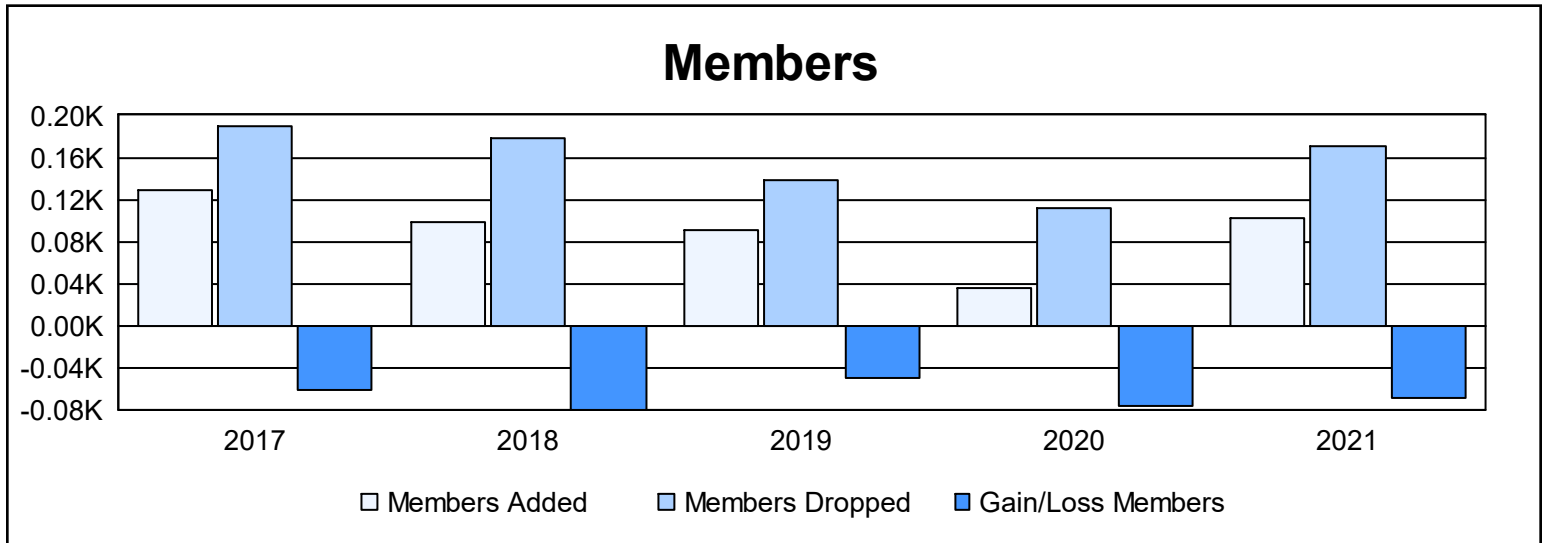

Year	New Clubs	Dropped Clubs	Gain/ Loss Clubs	New Members	Charter Members	Reinstate Members	Transfer Members	Total Member Added	Total Members Dropped	Gain/ Loss Members
2016-2017	1	2	-1	85	25	2	17	129	190	-61
2017-2018	0	2	-2	81	1	5	12	99	179	-80
2018-2019	0	0	0	83	1	3	3	90	139	-49
2019-2020	0	0	0	31	0	3	1	35	112	-77
2020-2021	0	5	-5	70	6	3	23	102	170	-68
<b>Average</b>	<b>0</b>	<b>2</b>	<b>-2</b>	<b>70</b>	<b>7</b>	<b>3</b>	<b>11</b>	<b>91</b>	<b>158</b>	<b>-67</b>

### Membership Composition June 2021 Cumulative