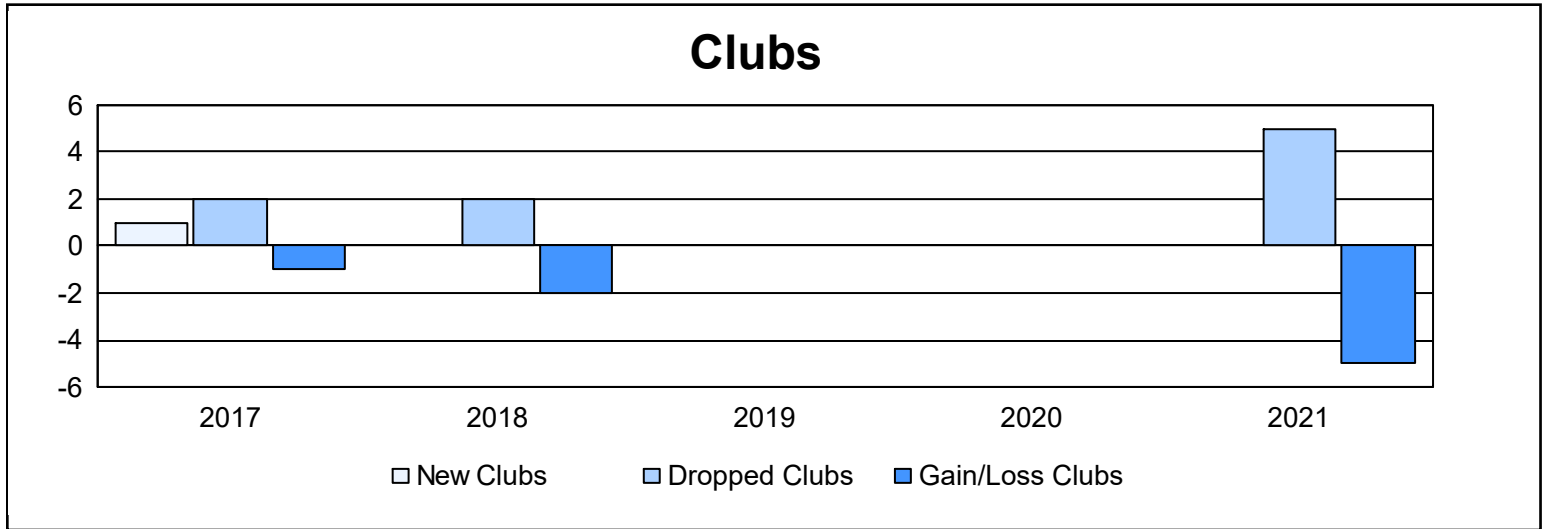

Year	New Clubs	Dropped Clubs	Gain/ Loss Clubs	New Members	Charter Members	Reinstate Members	Transfer Members	Total Member Added	Total Members Dropped	Gain/ Loss Members
2016-2017	1	2	-1	85	25	2	17	129	190	-61
2017-2018	0	2	-2	81	1	5	12	99	179	-80
2018-2019	0	0	0	83	1	3	3	90	139	-49
2019-2020	0	0	0	31	0	3	1	35	112	-77
2020-2021	0	5	-5	70	6	3	23	102	170	-68
<b>Average</b>	<b>0</b>	<b>2</b>	<b>-2</b>	<b>70</b>	<b>7</b>	<b>3</b>	<b>11</b>	<b>91</b>	<b>158</b>	<b>-67</b>

### Membership Composition June 2021 Cumulative